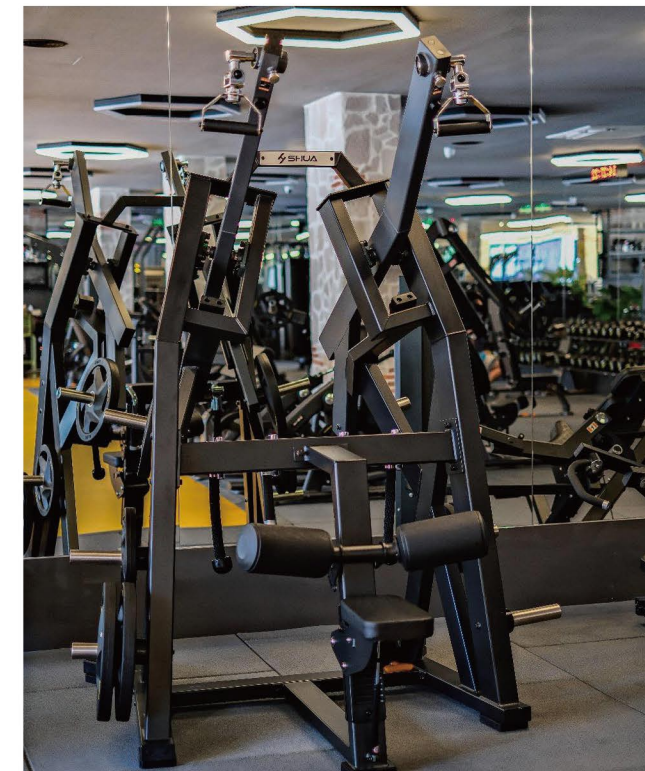

This gym seamlessly blends natural beauty with functional design. Floor-to-ceiling glass windows frame stunning mountain views, creating a serene yet energizing workout environment.

With a spacious layout and sleek, dark-toned equipment, the design emphasizes functionality and modern aesthetics. Natural light enhances the space, making it a sanctuary where fitness meets the beauty of nature.

Kazakhstan

Premium Fitness Chain Project

589 FITNESS stands as a premier representation of professional-level fitness centers in Kazakhstan, with three gyms boasting a total area exceeding 5,000 m², all equipped with an extensive selection of SHUA fitness equipment.

Turkey

Premium Fitness Chain Project

FIT STATION FETHIYE marks SHUA Fitness' first project in Turkey, setting a new standard for premium fitness experiences in the region. Spanning 600 square meters, this state-of-the-art gym is fully equipped with SHUA's high-end fitness solutions, including the 8919T treadmills and the 88 series strength equipment.