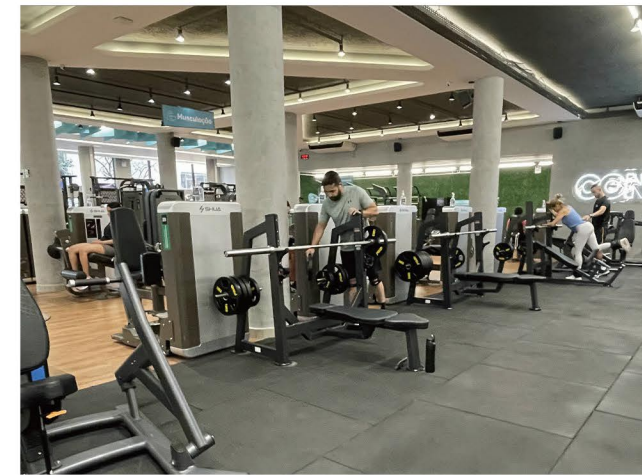

Brazil

Premium Fitness Chain Project

INOVA Gym Jaragua in Brazil is the first among the INOVA chains to be entirely equipped with SHUA equipment, covering over 5,000m².

By the end of 2025, there will be 20+ new fitness centers with SHUA's best range of equipment in Brazil, we look forward to making a significant impact on the fitness landscape of this region.

Brazil

Premium Fitness Chain Project

As one of Brazil's premier and most vibrant fitness chains, CONTORNO DO CORPO is revolutionizing the workout experience through the integration of SHUA's state-of-the-art strength and cardio equipment. With 15 of its facilities already outfitted with SHUA's advanced equipment, the brand is establishing a new standard for excellence and performance.