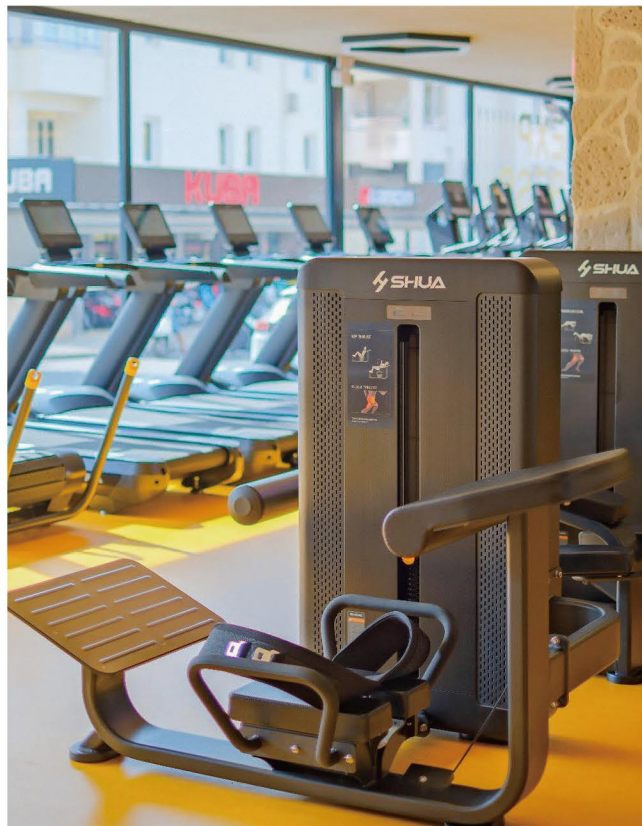

Kazakhstan

Premium Fitness Chain Project

589 FITNESS stands as a premier representation of professional-level fitness centers in Kazakhstan, with three gyms boasting a total area exceeding 5,000 m², all equipped with an extensive selection of SHUA fitness equipment.

Turkey

Premium Fitness Chain Project

FIT STATION FETHIYE marks SHUA Fitness' first project in Turkey, setting a new standard for premium fitness experiences in the region. Spanning 600 square meters, this state-of-the-art gym is fully equipped with SHUA's high-end fitness solutions, including the 8919T treadmills and the 88 series strength equipment.