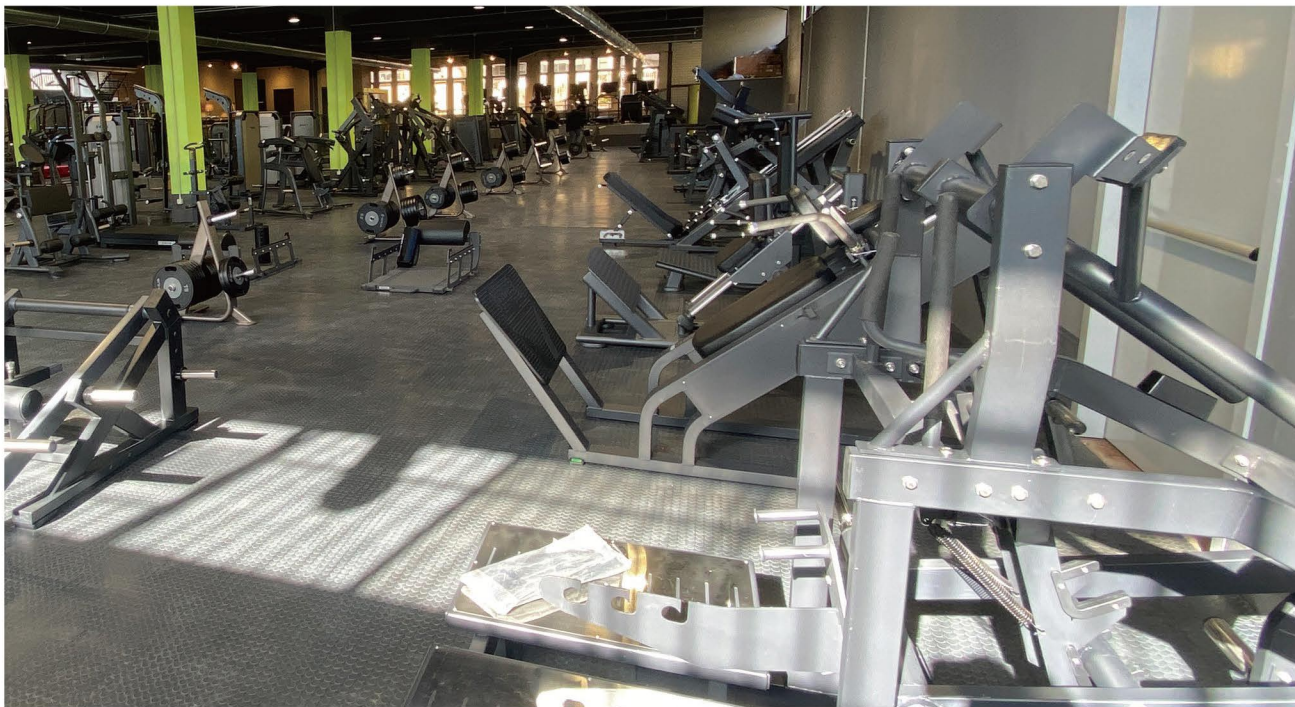

United Kingdom

Premium Fitness Chain Project

In the UK's evolving fitness landscape, SHUA is equipping gyms and training facilities with reliable strength and cardio equipment. By focusing on innovation and durability, SHUA helps fitness facilities enhance their offerings and create better workout environments.

Italy

Premium Fitness Chain Project

Spanning 2,000 square meters, NAIKI PALESTRE ARICCIA stands as a premier fitness facility in Italy, equipped with SHUA's top-tier fitness solutions. This gym offers an exceptional training experience, meticulously tailored to cater to fitness enthusiasts of all levels.

Brazil

Premium Fitness Chain Project

INOVA Gym Jaragua in Brazil is the first among the INOVA chains to be entirely equipped with SHUA equipment, covering over 5,000m².

By the end of 2025, there will be 20+ new fitness centers with SHUA's best range of equipment in Brazil, we look forward to making a significant impact on the fitness landscape of this region.