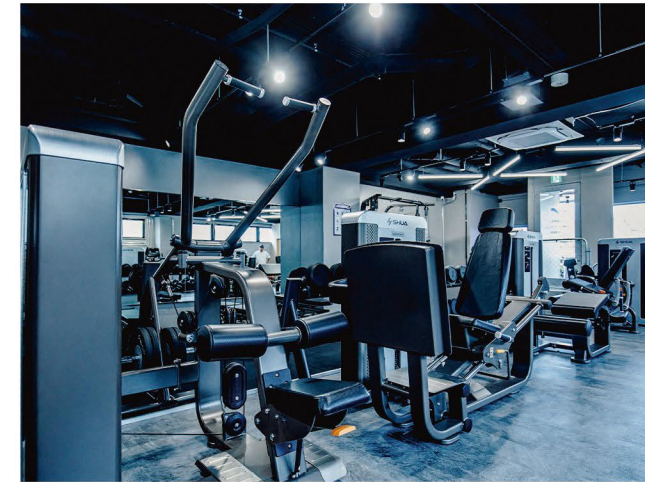

Brazil

Premium Fitness Chain Project

INOVA Gym Jaragua in Brazil is the first among the INOVA chains to be entirely equipped with SHUA equipment, covering over 5,000m².

By the end of 2025, there will be 20+ new fitness centers with SHUA's best range of equipment in Brazil, we look forward to making a significant impact on the fitness landscape of this region.

United Arab Emirates

Premium Fitness Chain Project

SHUA is elevating the fitness experience in the UAE with advanced cardio and strength equipment. Dedicated to progress and performance, SHUA partners with top fitness facilities to create exceptional workout environments. As the industry continues to evolve, SHUA remains a driving force in shaping the future of fitness in the region.

Vietnam

Premium Fitness Chain Project

SHUA Vietnam-Hanoi has just completed the renovation of its indoor space, exceeding 800 m². The gym has introduced a brand-new range of SHUA cardio-and-strength equipment to cater to members with varying fitness levels and preferences.