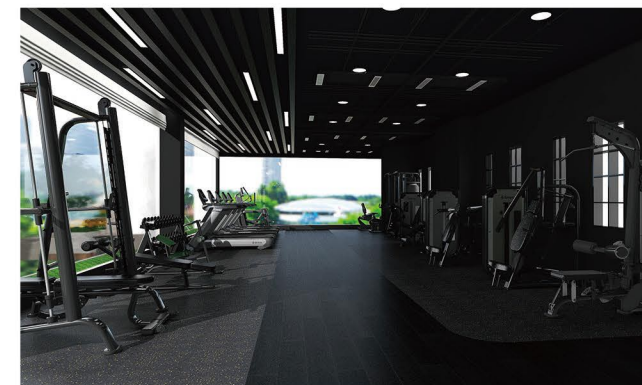

► 3D LAYOUT

SHUA 3D DESIGN SERVICES

SHUA is committed to helping clients bring their vision to life with the support of a dedicated team of professionals and advanced 3D design services. By leveraging cutting-edge technology, SHUA enables clients to visualize their spaces in detail, ensuring every element is planned and tailored to perfection.

From the initial concept to the final layout, SHUA provides comprehensive solutions designed to optimize interior spaces with creativity and efficiency. Whether it's a commercial gym, a home workout area, or a specialized fitness facility, SHUA delivers layouts that are functional, innovative, and aligned with each client's unique goals.

With a focus on personalized service, SHUA works closely with clients to understand their needs and preferences, ensuring every project is a true reflection of their vision. Through this collaborative approach, SHUA creates spaces that inspire and enhance the fitness experience.