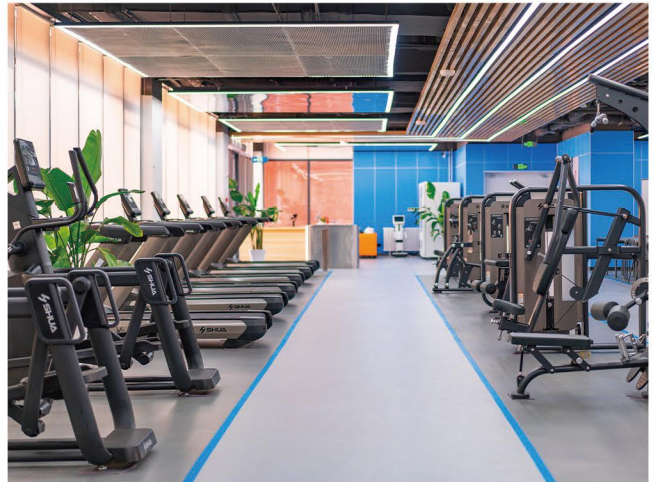

This gym seamlessly blends natural beauty with functional design. Floor-to-ceiling glass windows frame stunning mountain views, creating a serene yet energizing workout environment.

With a spacious layout and sleek, dark-toned equipment, the design emphasizes functionality and modern aesthetics. Natural light enhances the space, making it a sanctuary where fitness meets the beauty of nature.

Vietnam

Premium Fitness Chain Project

SHUA Vietnam-Hanoi has just completed the renovation of its indoor space, exceeding 800 m². The gym has introduced a brand-new range of SHUA cardio-and-strength equipment to cater to members with varying fitness levels and preferences.

Philippines

Premium Fitness Chain Project

By delivering exceptional equipment and unmatched reliability, SHUA empowers fitness spaces across the Philippines to unlock new possibilities for healthier lifestyles. As more facilities embrace SHUA's vision, members experience workouts that motivate, inspire, and lead them toward their fitness goals.

Philippines

SHUA Gym

With a rapidly expanding global footprint, SHUA is reshaping fitness landscapes worldwide—empowering facilities across Asia, Europe, the Middle East, Africa, and the Americas. Driven by innovation and excellence, SHUA's equipment powers thriving fitness communities and industry-leading facilities, fueling remarkable growth and setting new benchmarks across the global fitness industry.