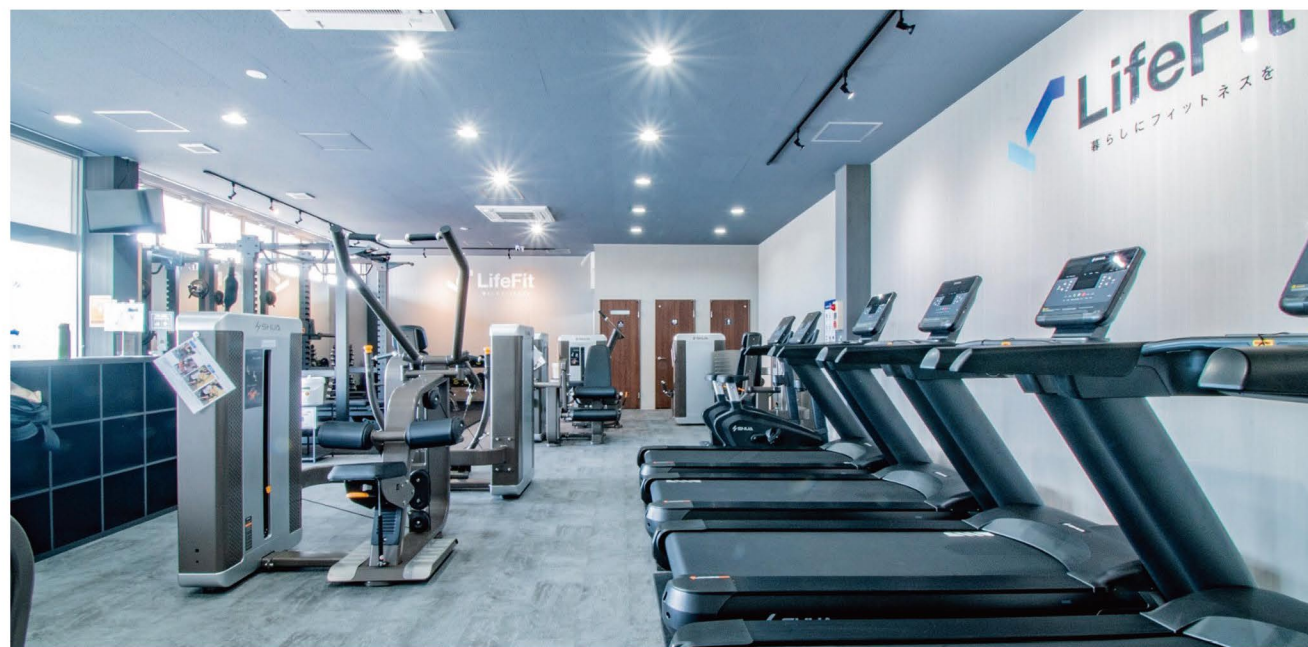

Japan

Premium Fitness Chain Project

SHUA is revolutionizing the fitness landscape in Japan by equipping facilities with advanced technology and world-class fitness equipment. With a growing presence across the country, SHUA supports the expansion of premium workout spaces, enhancing training experiences and setting new benchmarks for innovation and excellence. As the industry evolves, SHUA continues to drive the future of fitness in Japan.