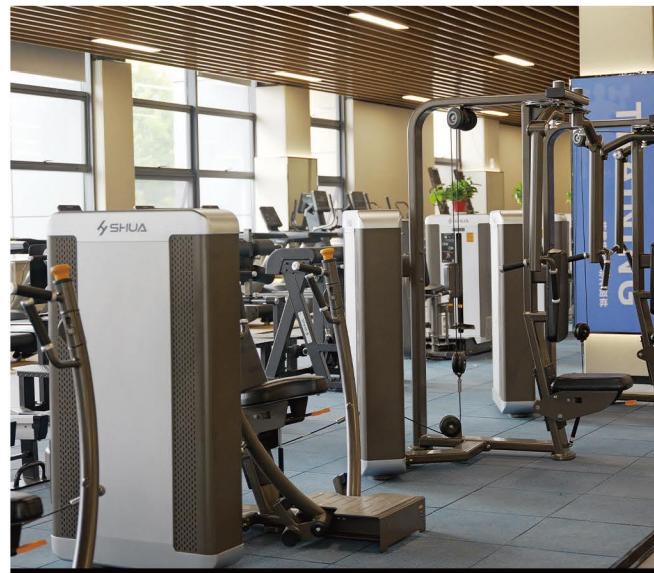

This gym seamlessly blends natural beauty with functional design. Floor-to-ceiling glass windows frame stunning mountain views, creating a serene yet energizing workout environment.

With a spacious layout and sleek, dark-toned equipment, the design emphasizes functionality and modern aesthetics. Natural light enhances the space, making it a sanctuary where fitness meets the beauty of nature.

Vietnam

Premium Fitness Chain Project

SHUA Vietnam-Hanoi has just completed the renovation of its indoor space, exceeding 800 m². The gym has introduced a brand-new range of SHUA cardio-and-strength equipment to cater to members with varying fitness levels and preferences.

Philippines

Premium Fitness Chain Project

By delivering exceptional equipment and unmatched reliability, SHUA empowers fitness spaces across the Philippines to unlock new possibilities for healthier lifestyles. As more facilities embrace SHUA's vision, members experience workouts that motivate, inspire, and lead them toward their fitness goals.

Philippines

SHUA Gym

With a rapidly expanding global footprint, SHUA is reshaping fitness landscapes worldwide—empowering facilities across Asia, Europe, the Middle East, Africa, and the Americas. Driven by innovation and excellence, SHUA's equipment powers thriving fitness communities and industry-leading facilities, fueling remarkable growth and setting new benchmarks across the global fitness industry.