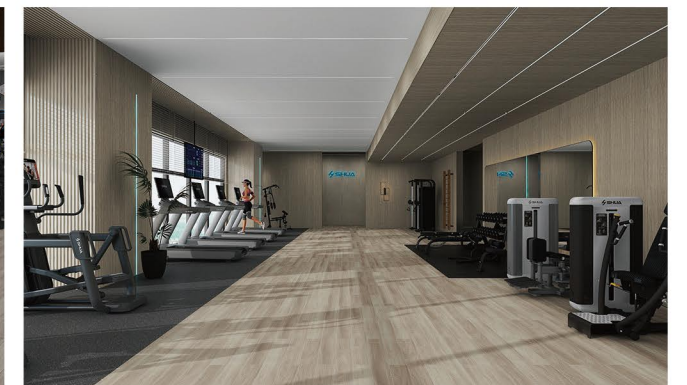

► 3D LAYOUT

SHUA 3D DESIGN SERVICES

SHUA is committed to helping clients bring their vision to life with the support of a dedicated team of professionals and advanced 3D design services. By leveraging cutting-edge technology, SHUA enables clients to visualize their spaces in detail, ensuring every element is planned and tailored to perfection.

From the initial concept to the final layout, SHUA provides comprehensive solutions designed to optimize interior spaces with creativity and efficiency. Whether it's a commercial gym, a home workout area, or a specialized fitness facility, SHUA delivers layouts that are functional, innovative, and aligned with each client's unique goals.

With a focus on personalized service, SHUA works closely with clients to understand their needs and preferences, ensuring every project is a true reflection of their vision. Through this collaborative approach, SHUA creates spaces that inspire and enhance the fitness experience.