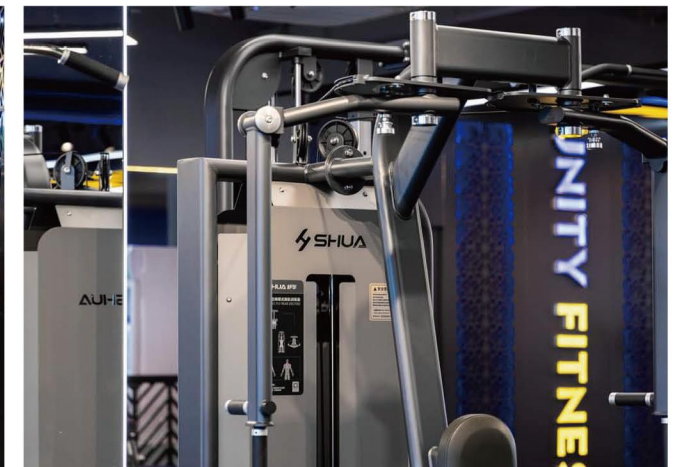

Japan

Premium Fitness Chain Project

SHUA is revolutionizing the fitness landscape in Japan by equipping facilities with advanced technology and world-class fitness equipment. With a growing presence across the country, SHUA supports the expansion of premium workout spaces, enhancing training experiences and setting new benchmarks for innovation and excellence. As the industry evolves, SHUA continues to drive the future of fitness in Japan.

Vietnam

Premium Fitness Chain Project

SHUA Vietnam-Hanoi has just completed the renovation of its indoor space, exceeding 800 m². The gym has introduced a brand-new range of SHUA cardio-and-strength equipment to cater to members with varying fitness levels and preferences.