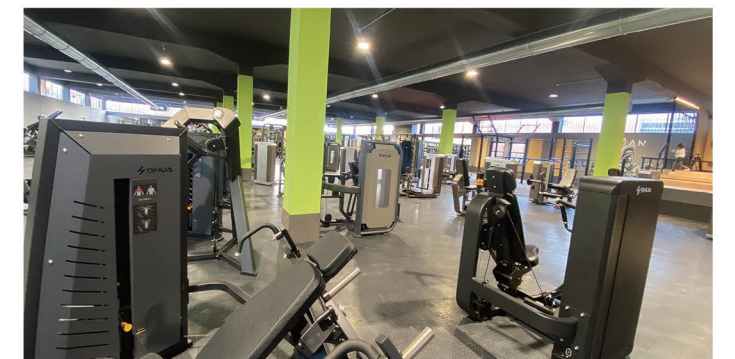

Official Fitness Equipment Supplier of
the Chinese Olympic Committee

Beijing Winter Olympics Village Fitness Center, 2000m²

Yanqing Winter Olympics Village Fitness Center, 900m²

Zhangjiakou Winter Olympics Village Fitness Center, 1200m²

United Kingdom

Premium Fitness Chain Project

In the UK's evolving fitness landscape, SHUA is equipping gyms and training facilities with reliable strength and cardio equipment. By focusing on innovation and durability, SHUA helps fitness facilities enhance their offerings and create better workout environments.

Italy

Premium Fitness Chain Project

Spanning 2,000 square meters, NAIKI PALESTRE ARICCIA stands as a premier fitness facility in Italy, equipped with SHUA's top-tier fitness solutions. This gym offers an exceptional training experience, meticulously tailored to cater to fitness enthusiasts of all levels.

Brazil

Premium Fitness Chain Project

INOVA Gym Jaragua in Brazil is the first among the INOVA chains to be entirely equipped with SHUA equipment, covering over 5,000m².

By the end of 2025, there will be 20+ new fitness centers with SHUA's best range of equipment in Brazil, we look forward to making a significant impact on the fitness landscape of this region.