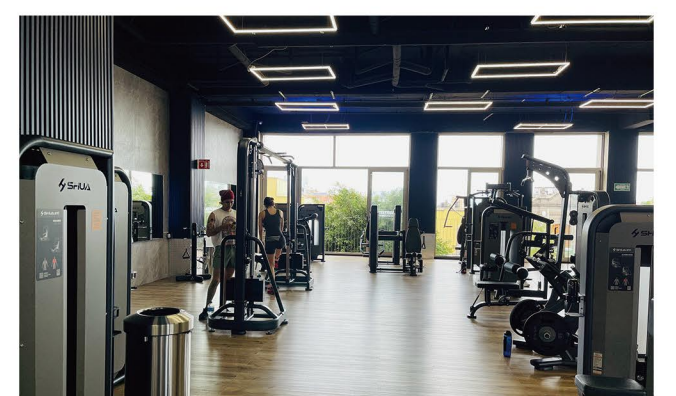

Brazil

Premium Fitness Chain Project

INOVA Gym Jaragua in Brazil is the first among the INOVA chains to be entirely equipped with SHUA equipment, covering over 5,000m².

By the end of 2025, there will be 20+ new fitness centers with SHUA's best range of equipment in Brazil, we look forward to making a significant impact on the fitness landscape of this region.

Brazil

Mexico

Modern Fitness Hotel Project

Nestled in the picturesque seaside resort of Puerto Vallarta, this 200-square-meter gym showcases SHUA's premium fitness equipment. Designed to offer a world-class workout experience, the gym caters to international guests from all over the globe. With stunning ocean views and state-of-the-art facilities, this project enhances the hotel's fitness offerings while serving as a powerful showcase of SHUA's brand excellence and global reach.

This gym seamlessly blends natural beauty with functional design. Floor-to-ceiling glass windows frame stunning mountain views, creating a serene yet energizing workout environment.

With a spacious layout and sleek, dark-toned equipment, the design emphasizes functionality and modern aesthetics. Natural light enhances the space, making it a sanctuary where fitness meets the beauty of nature.

Kazakhstan

Premium Fitness Chain Project

589 FITNESS stands as a premier representation of professional-level fitness centers in Kazakhstan, with three gyms boasting a total area exceeding 5,000 m², all equipped with an extensive selection of SHUA fitness equipment.