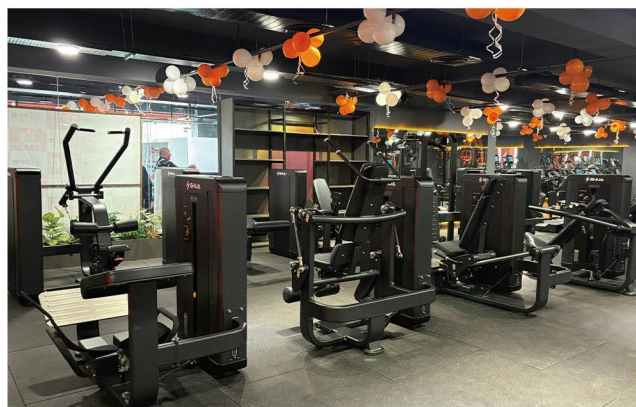

India

Premium Fitness Chain Project

India's fitness boom is unstoppable—and SHUA is at the heart of this exciting growth. Already equipping over 100 major cities nationwide, SHUA delivers cardio and strength equipment designed to inspire local communities, fueling India's fitness momentum.