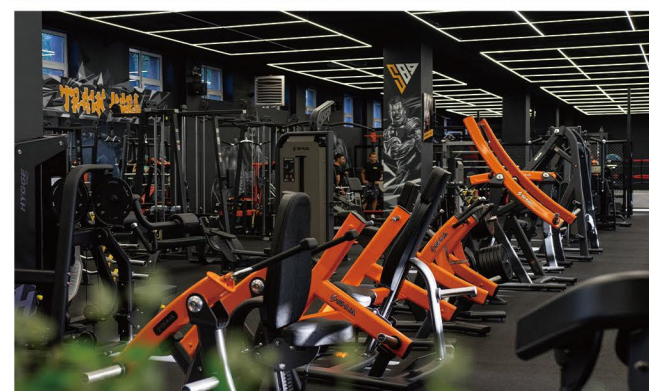

Mexico

Mexico

Premium Fitness Chain Project

With three locations fully equipped with 100% SHUA equipment, Total Fitness 220 is redefining the workout experience in Mexico. From high-performance cardio to advanced strength training equipment, every facility is designed to deliver a premium fitness experience.

Kazakhstan

Premium Fitness Chain Project

589 FITNESS stands as a premier representation of professional-level fitness centers in Kazakhstan, with three gyms boasting a total area exceeding 5,000 m², all equipped with an extensive selection of SHUA fitness equipment.