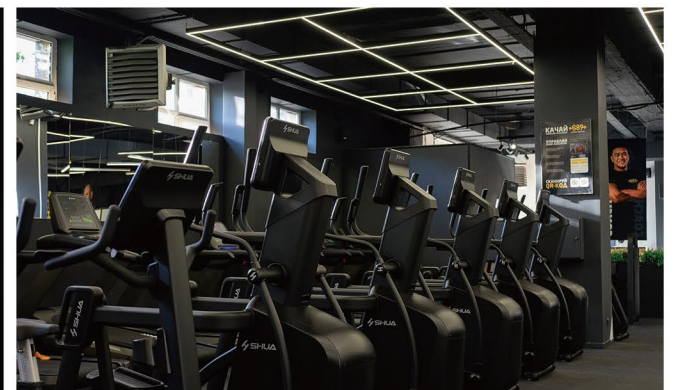

Brazil

Premium Fitness Chain Project

INOVA Gym Jaragua in Brazil is the first among the INOVA chains to be entirely equipped with SHUA equipment, covering over 5,000m².

By the end of 2025, there will be 20+ new fitness centers with SHUA's best range of equipment in Brazil, we look forward to making a significant impact on the fitness landscape of this region.

This gym seamlessly blends natural beauty with functional design. Floor-to-ceiling glass windows frame stunning mountain views, creating a serene yet energizing workout environment.

With a spacious layout and sleek, dark-toned equipment, the design emphasizes functionality and modern aesthetics. Natural light enhances the space, making it a sanctuary where fitness meets the beauty of nature.

Mexico

Mexico

Premium Fitness Chain Project

With three locations fully equipped with 100% SHUA equipment, Total Fitness 220 is redefining the workout experience in Mexico. From high-performance cardio to advanced strength training equipment, every facility is designed to deliver a premium fitness experience.

Kazakhstan

Premium Fitness Chain Project

589 FITNESS stands as a premier representation of professional-level fitness centers in Kazakhstan, with three gyms boasting a total area exceeding 5,000 m², all equipped with an extensive selection of SHUA fitness equipment.