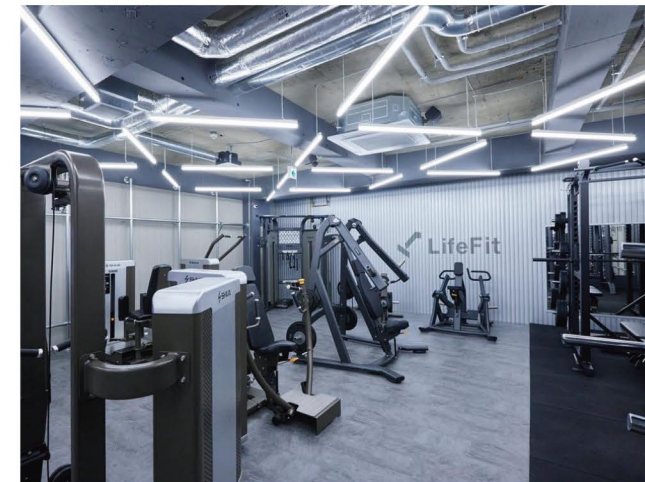

Brazil

Premium Fitness Chain Project

INOVA Gym Jaragua in Brazil is the first among the INOVA chains to be entirely equipped with SHUA equipment, covering over 5,000m².

By the end of 2025, there will be 20+ new fitness centers with SHUA's best range of equipment in Brazil, we look forward to making a significant impact on the fitness landscape of this region.

This gym seamlessly blends natural beauty with functional design. Floor-to-ceiling glass windows frame stunning mountain views, creating a serene yet energizing workout environment.

With a spacious layout and sleek, dark-toned equipment, the design emphasizes functionality and modern aesthetics. Natural light enhances the space, making it a sanctuary where fitness meets the beauty of nature.

United Arab Emirates

Premium Fitness Chain Project

SHUA is elevating the fitness experience in the UAE with advanced cardio and strength equipment. Dedicated to progress and performance, SHUA partners with top fitness facilities to create exceptional workout environments. As the industry continues to evolve, SHUA remains a driving force in shaping the future of fitness in the region.

Vietnam

Premium Fitness Chain Project

SHUA Vietnam-Hanoi has just completed the renovation of its indoor space, exceeding 800 m². The gym has introduced a brand-new range of SHUA cardio-and-strength equipment to cater to members with varying fitness levels and preferences.