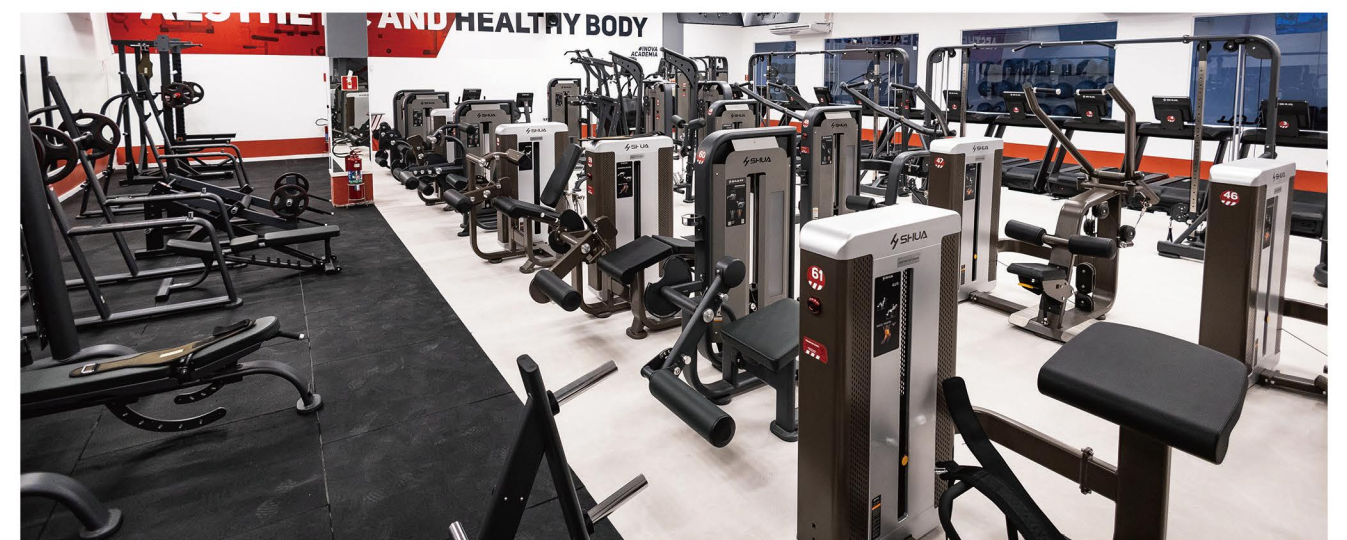

Italy

Premium Fitness Chain Project

Spanning 2,000 square meters, NAIKI PALESTRE ARICCIA stands as a premier fitness facility in Italy, equipped with SHUA's top-tier fitness solutions. This gym offers an exceptional training experience, meticulously tailored to cater to fitness enthusiasts of all levels.

Brazil

Premium Fitness Chain Project

INOVA Gym Jaragua in Brazil is the first among the INOVA chains to be entirely equipped with SHUA equipment, covering over 5,000m².

By the end of 2025, there will be 20+ new fitness centers with SHUA's best range of equipment in Brazil, we look forward to making a significant impact on the fitness landscape of this region.

Brazil

Premium Fitness Chain Project

As one of Brazil's premier and most vibrant fitness chains, CONTORNO DO CORPO is revolutionizing the workout experience through the integration of SHUA's state-of-the-art strength and cardio equipment. With 15 of its facilities already outfitted with SHUA's advanced equipment, the brand is establishing a new standard for excellence and performance.