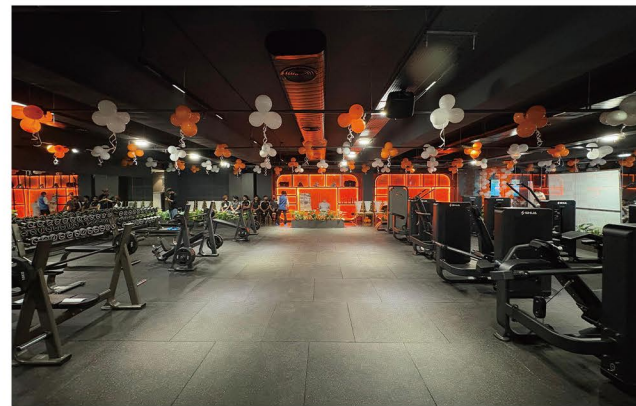

India

Premium Fitness Chain Project

India's fitness boom is unstoppable—and SHUA is at the heart of this exciting growth. Already equipping over 100 major cities nationwide, SHUA delivers cardio and strength equipment designed to inspire local communities, fueling India's fitness momentum.