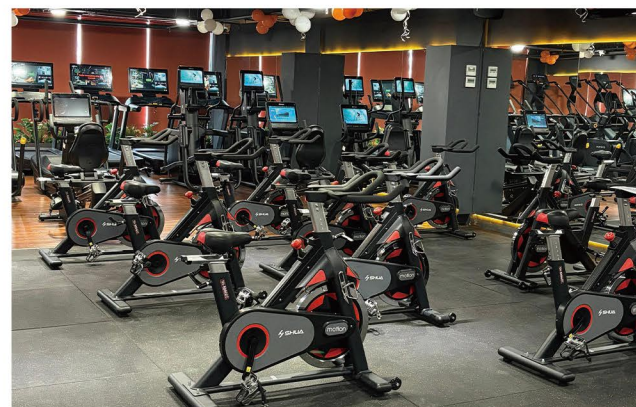

India

Premium Fitness Chain Project

India's fitness boom is unstoppable—and SHUA is at the heart of this exciting growth. Already equipping over 100 major cities nationwide, SHUA delivers cardio and strength equipment designed to inspire local communities, fueling India's fitness momentum.