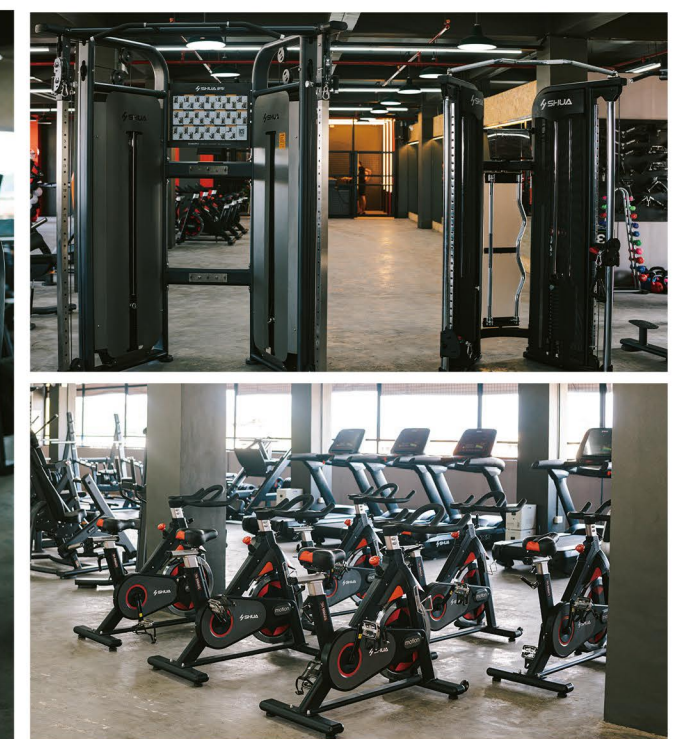

Philippines