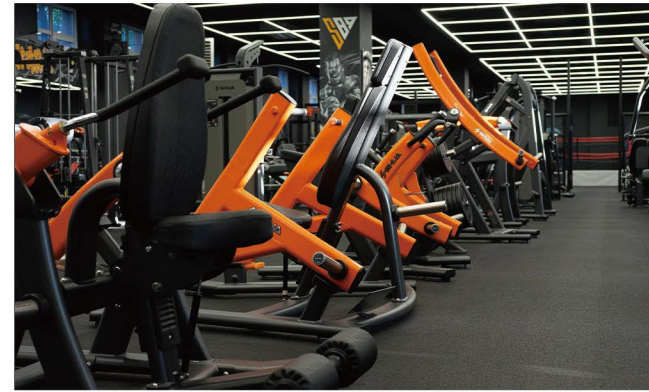

Mexico

Mexico

Premium Fitness Chain Project

With three locations fully equipped with 100% SHUA equipment, Total Fitness 220 is redefining the workout experience in Mexico. From high-performance cardio to advanced strength training equipment, every facility is designed to deliver a premium fitness experience.

Kazakhstan

Premium Fitness Chain Project

589 FITNESS stands as a premier representation of professional-level fitness centers in Kazakhstan, with three gyms boasting a total area exceeding 5,000 m², all equipped with an extensive selection of SHUA fitness equipment.