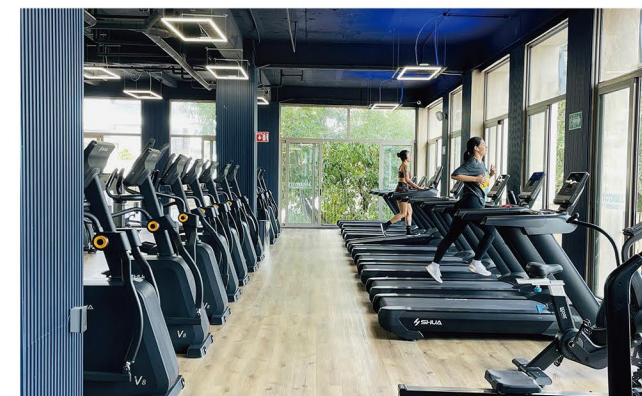

Brazil

Mexico

Modern Fitness Hotel Project

Nestled in the picturesque seaside resort of Puerto Vallarta, this 200-square-meter gym showcases SHUA's premium fitness equipment. Designed to offer a world-class workout experience, the gym caters to international guests from all over the globe. With stunning ocean views and state-of-the-art facilities, this project enhances the hotel's fitness offerings while serving as a powerful showcase of SHUA's brand excellence and global reach.

This gym seamlessly blends natural beauty with functional design. Floor-to-ceiling glass windows frame stunning mountain views, creating a serene yet energizing workout environment.

With a spacious layout and sleek, dark-toned equipment, the design emphasizes functionality and modern aesthetics. Natural light enhances the space, making it a sanctuary where fitness meets the beauty of nature.

Mexico

Mexico

Premium Fitness Chain Project

With three locations fully equipped with 100% SHUA equipment, Total Fitness 220 is redefining the workout experience in Mexico. From high-performance cardio to advanced strength training equipment, every facility is designed to deliver a premium fitness experience.

Kazakhstan

Premium Fitness Chain Project

589 FITNESS stands as a premier representation of professional-level fitness centers in Kazakhstan, with three gyms boasting a total area exceeding 5,000 m², all equipped with an extensive selection of SHUA fitness equipment.