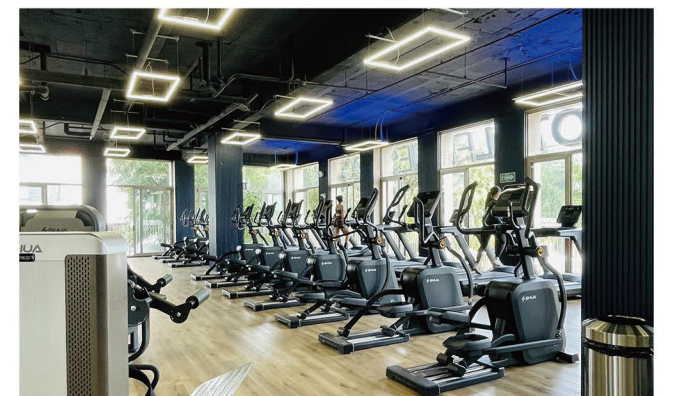

Brazil

Premium Fitness Chain Project

INOVA Gym Jaragua in Brazil is the first among the INOVA chains to be entirely equipped with SHUA equipment, covering over 5,000m².

By the end of 2025, there will be 20+ new fitness centers with SHUA's best range of equipment in Brazil, we look forward to making a significant impact on the fitness landscape of this region.

Brazil

Mexico

Modern Fitness Hotel Project

Nestled in the picturesque seaside resort of Puerto Vallarta, this 200-square-meter gym showcases SHUA's premium fitness equipment. Designed to offer a world-class workout experience, the gym caters to international guests from all over the globe. With stunning ocean views and state-of-the-art facilities, this project enhances the hotel's fitness offerings while serving as a powerful showcase of SHUA's brand excellence and global reach.

This gym seamlessly blends natural beauty with functional design. Floor-to-ceiling glass windows frame stunning mountain views, creating a serene yet energizing workout environment.

With a spacious layout and sleek, dark-toned equipment, the design emphasizes functionality and modern aesthetics. Natural light enhances the space, making it a sanctuary where fitness meets the beauty of nature.

Kazakhstan

Premium Fitness Chain Project

589 FITNESS stands as a premier representation of professional-level fitness centers in Kazakhstan, with three gyms boasting a total area exceeding 5,000 m², all equipped with an extensive selection of SHUA fitness equipment.