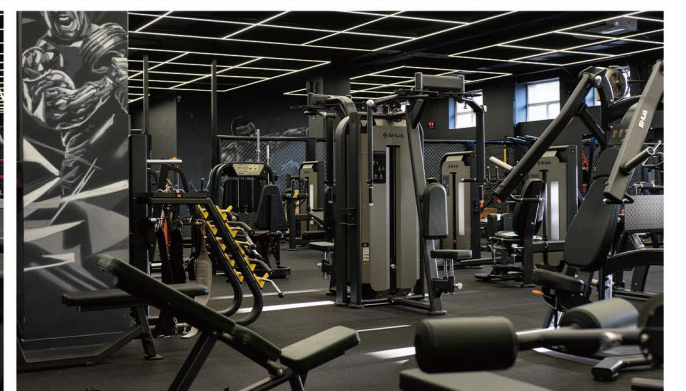

Mexico

Mexico

Premium Fitness Chain Project

With three locations fully equipped with 100% SHUA equipment, Total Fitness 220 is redefining the workout experience in Mexico. From high-performance cardio to advanced strength training equipment, every facility is designed to deliver a premium fitness experience.

Kazakhstan

Premium Fitness Chain Project

589 FITNESS stands as a premier representation of professional-level fitness centers in Kazakhstan, with three gyms boasting a total area exceeding 5,000 m², all equipped with an extensive selection of SHUA fitness equipment.