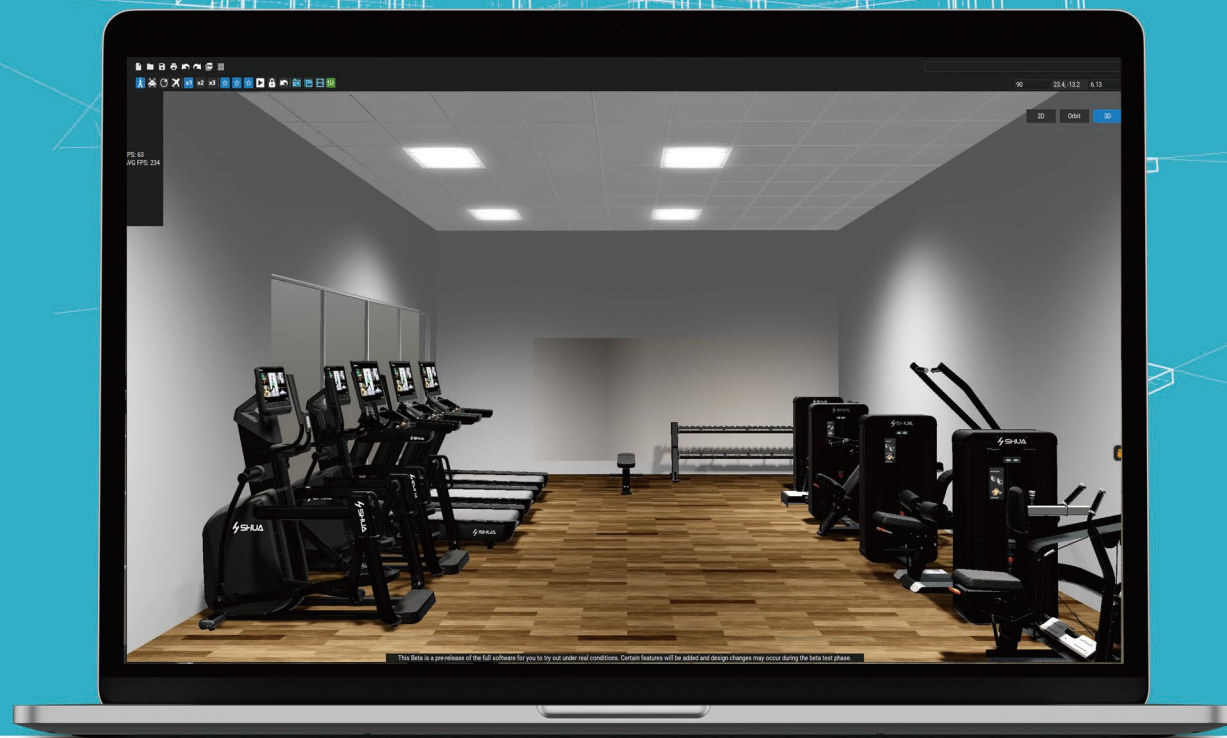

► 3D LAYOUT

SHUA 3D DESIGN SERVICES

SHUA is committed to helping clients bring their vision to life with the support of a dedicated team of professionals and advanced 3D design services. By leveraging cutting-edge technology, SHUA enables clients to visualize their spaces in detail, ensuring every element is planned and tailored to perfection.

From the initial concept to the final layout, SHUA provides comprehensive solutions designed to optimize interior spaces with creativity and efficiency. Whether it's a commercial gym, a home workout area, or a specialized fitness facility, SHUA delivers layouts that are functional, innovative, and aligned with each client's unique goals.

With a focus on personalized service, SHUA works closely with clients to understand their needs and preferences, ensuring every project is a true reflection of their vision. Through this collaborative approach, SHUA creates spaces that inspire and enhance the fitness experience.