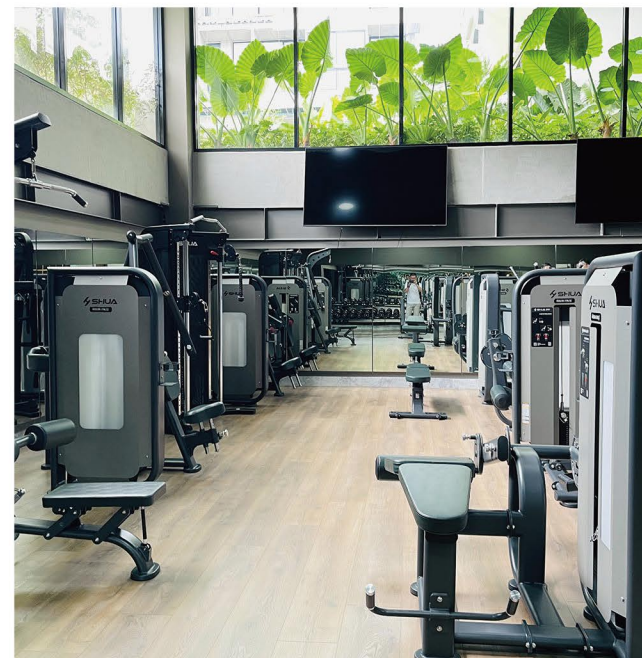

This gym seamlessly blends natural beauty with functional design. Floor-to-ceiling glass windows frame stunning mountain views, creating a serene yet energizing workout environment.

With a spacious layout and sleek, dark-toned equipment, the design emphasizes functionality and modern aesthetics. Natural light enhances the space, making it a sanctuary where fitness meets the beauty of nature.

Mexico

Mexico

Premium Fitness Chain Project

With three locations fully equipped with 100% SHUA equipment, Total Fitness 220 is redefining the workout experience in Mexico. From high-performance cardio to advanced strength training equipment, every facility is designed to deliver a premium fitness experience.

Kazakhstan

Premium Fitness Chain Project

589 FITNESS stands as a premier representation of professional-level fitness centers in Kazakhstan, with three gyms boasting a total area exceeding 5,000 m², all equipped with an extensive selection of SHUA fitness equipment.