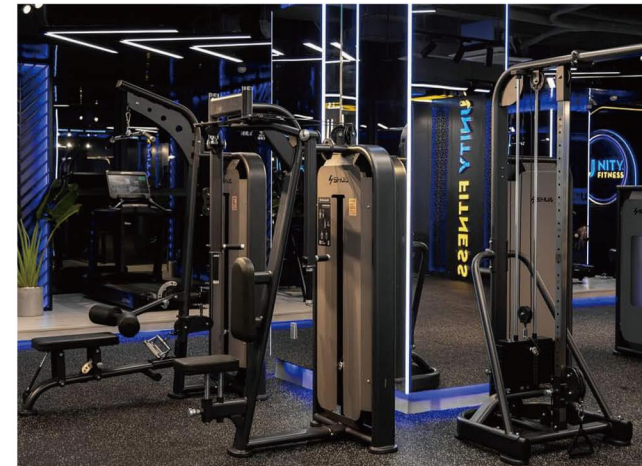

Japan

Premium Fitness Chain Project

SHUA is revolutionizing the fitness landscape in Japan by equipping facilities with advanced technology and world-class fitness equipment. With a growing presence across the country, SHUA supports the expansion of premium workout spaces, enhancing training experiences and setting new benchmarks for innovation and excellence. As the industry evolves, SHUA continues to drive the future of fitness in Japan.

Vietnam

Premium Fitness Chain Project

SHUA Vietnam-Hanoi has just completed the renovation of its indoor space, exceeding 800 m². The gym has introduced a brand-new range of SHUA cardio-and-strength equipment to cater to members with varying fitness levels and preferences.