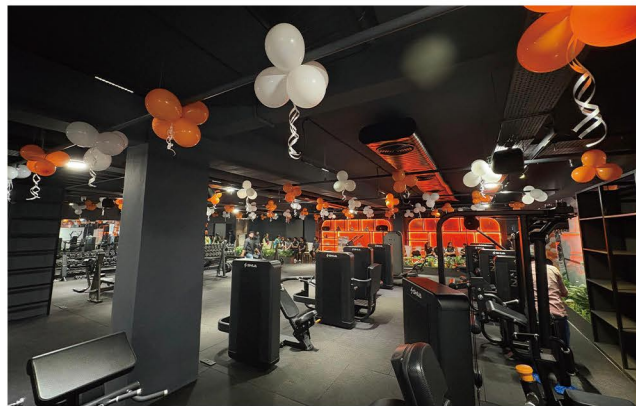

India

Premium Fitness Chain Project

India's fitness boom is unstoppable—and SHUA is at the heart of this exciting growth. Already equipping over 100 major cities nationwide, SHUA delivers cardio and strength equipment designed to inspire local communities, fueling India's fitness momentum.