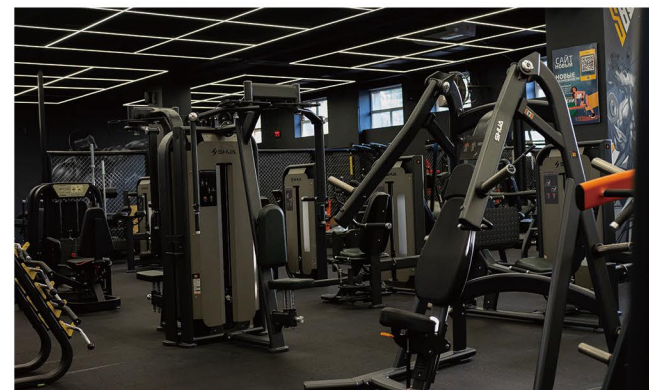

Mexico

Mexico

Premium Fitness Chain Project

With three locations fully equipped with 100% SHUA equipment, Total Fitness 220 is redefining the workout experience in Mexico. From high-performance cardio to advanced strength training equipment, every facility is designed to deliver a premium fitness experience.

Kazakhstan

Premium Fitness Chain Project

589 FITNESS stands as a premier representation of professional-level fitness centers in Kazakhstan, with three gyms boasting a total area exceeding 5,000 m², all equipped with an extensive selection of SHUA fitness equipment.