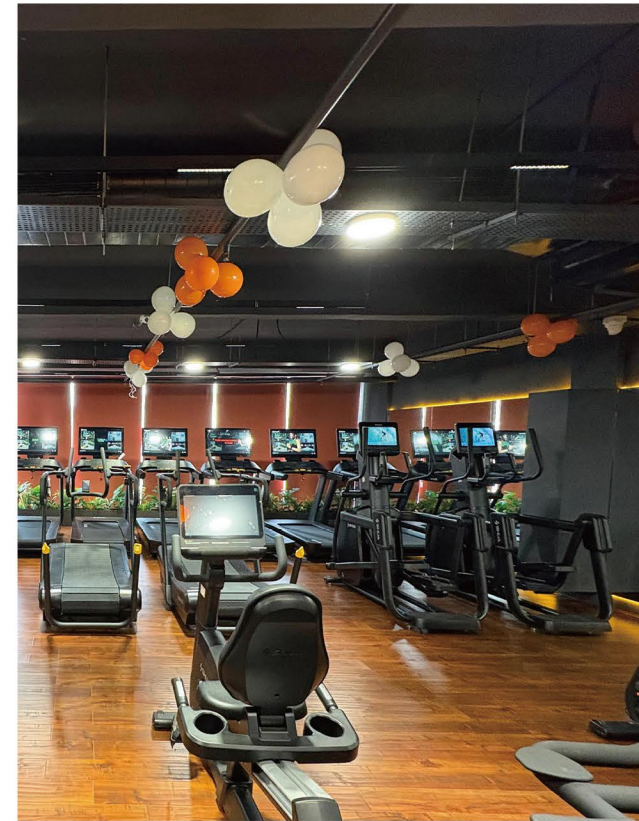

India

Premium Fitness Chain Project

India's fitness boom is unstoppable—and SHUA is at the heart of this exciting growth. Already equipping over 100 major cities nationwide, SHUA delivers cardio and strength equipment designed to inspire local communities, fueling India's fitness momentum.