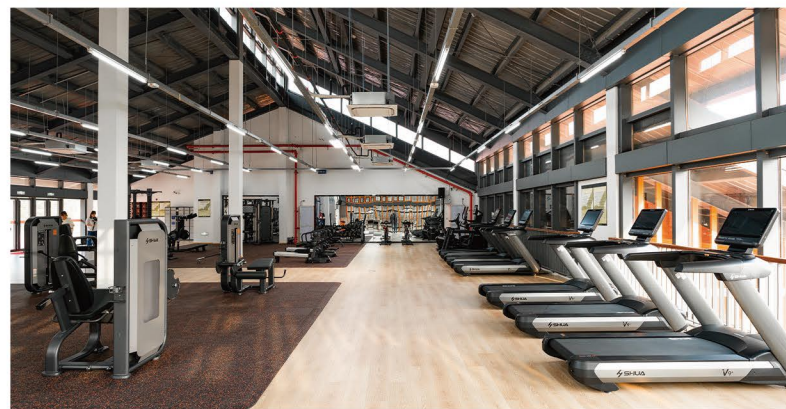

SHUA Gym

With a rapidly expanding global footprint, SHUA is reshaping fitness landscapes worldwide—empowering facilities across Asia, Europe, the Middle East, Africa, and the Americas. Driven by innovation and excellence, SHUA's equipment powers thriving fitness communities and industry-leading facilities, fueling remarkable growth and setting new benchmarks across the global fitness industry.