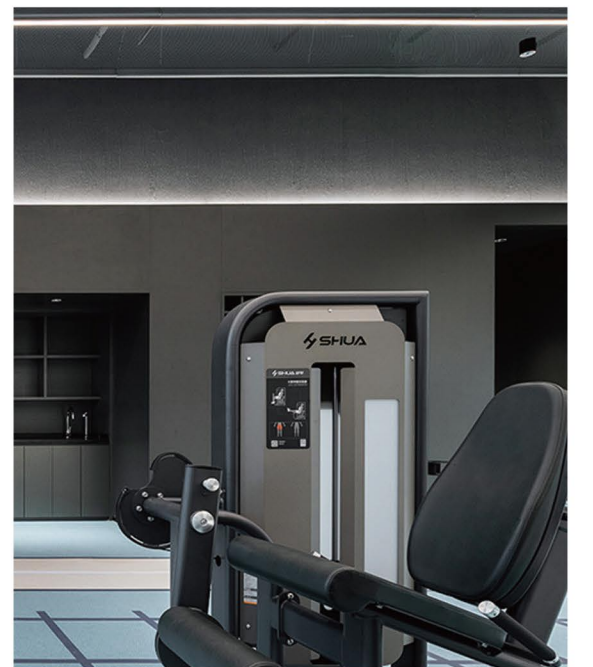

This gym seamlessly blends natural beauty with functional design. Floor-to-ceiling glass windows frame stunning mountain views, creating a serene yet energizing workout environment.

With a spacious layout and sleek, dark-toned equipment, the design emphasizes functionality and modern aesthetics. Natural light enhances the space, making it a sanctuary where fitness meets the beauty of nature.

Philippines

SHUA Gym

With a rapidly expanding global footprint, SHUA is reshaping fitness landscapes worldwide—empowering facilities across Asia, Europe, the Middle East, Africa, and the Americas. Driven by innovation and excellence, SHUA's equipment powers thriving fitness communities and industry-leading facilities, fueling remarkable growth and setting new benchmarks across the global fitness industry.