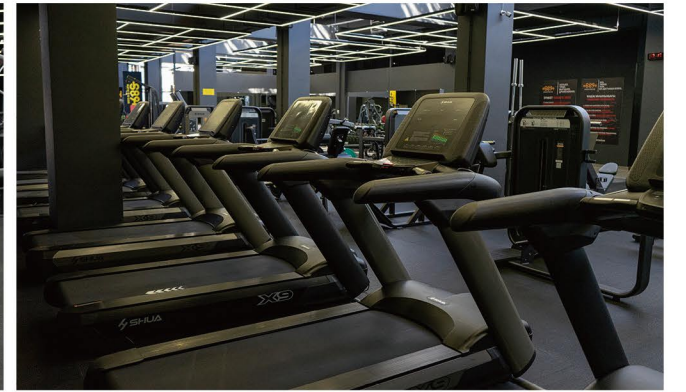

This gym seamlessly blends natural beauty with functional design. Floor-to-ceiling glass windows frame stunning mountain views, creating a serene yet energizing workout environment.

With a spacious layout and sleek, dark-toned equipment, the design emphasizes functionality and modern aesthetics. Natural light enhances the space, making it a sanctuary where fitness meets the beauty of nature.

Mexico

Mexico

Premium Fitness Chain Project

With three locations fully equipped with 100% SHUA equipment, Total Fitness 220 is redefining the workout experience in Mexico. From high-performance cardio to advanced strength training equipment, every facility is designed to deliver a premium fitness experience.

Kazakhstan

Premium Fitness Chain Project

589 FITNESS stands as a premier representation of professional-level fitness centers in Kazakhstan, with three gyms boasting a total area exceeding 5,000 m², all equipped with an extensive selection of SHUA fitness equipment.