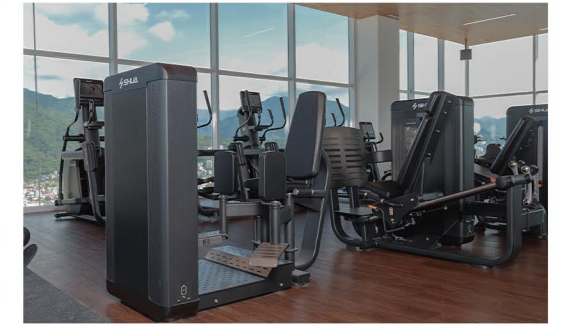

Brazil

Premium Fitness Chain Project

As one of Brazil's premier and most vibrant fitness chains, CONTORNO DO CORPO is revolutionizing the workout experience through the integration of SHUA's state-of-the-art strength and cardio equipment. With 15 of its facilities already outfitted with SHUA's advanced equipment, the brand is establishing a new standard for excellence and performance.

This gym seamlessly blends natural beauty with functional design. Floor-to-ceiling glass windows frame stunning mountain views, creating a serene yet energizing workout environment.

With a spacious layout and sleek, dark-toned equipment, the design emphasizes functionality and modern aesthetics. Natural light enhances the space, making it a sanctuary where fitness meets the beauty of nature.