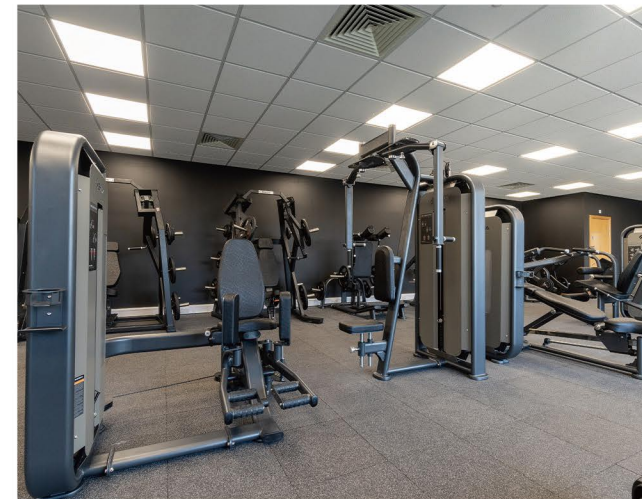

United Kingdom

Premium Fitness Chain Project

In the UK's evolving fitness landscape, SHUA is equipping gyms and training facilities with reliable strength and cardio equipment. By focusing on innovation and durability, SHUA helps fitness facilities enhance their offerings and create better workout environments.