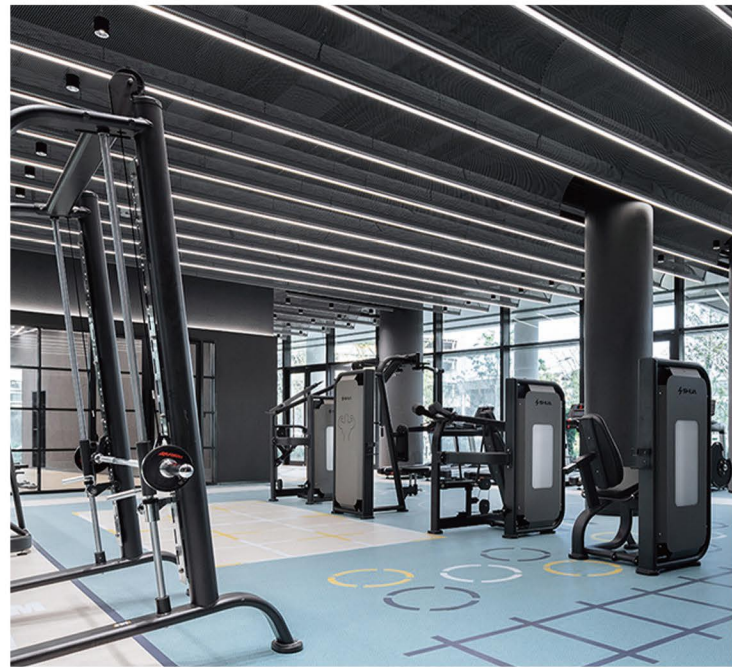

This gym seamlessly blends natural beauty with functional design. Floor-to-ceiling glass windows frame stunning mountain views, creating a serene yet energizing workout environment.

With a spacious layout and sleek, dark-toned equipment, the design emphasizes functionality and modern aesthetics. Natural light enhances the space, making it a sanctuary where fitness meets the beauty of nature.

Vietnam

Premium Fitness Chain Project

SHUA Vietnam-Hanoi has just completed the renovation of its indoor space, exceeding 800 m². The gym has introduced a brand-new range of SHUA cardio-and-strength equipment to cater to members with varying fitness levels and preferences.

Philippines

Premium Fitness Chain Project

By delivering exceptional equipment and unmatched reliability, SHUA empowers fitness spaces across the Philippines to unlock new possibilities for healthier lifestyles. As more facilities embrace SHUA's vision, members experience workouts that motivate, inspire, and lead them toward their fitness goals.

Philippines

SHUA Gym

With a rapidly expanding global footprint, SHUA is reshaping fitness landscapes worldwide—empowering facilities across Asia, Europe, the Middle East, Africa, and the Americas. Driven by innovation and excellence, SHUA's equipment powers thriving fitness communities and industry-leading facilities, fueling remarkable growth and setting new benchmarks across the global fitness industry.