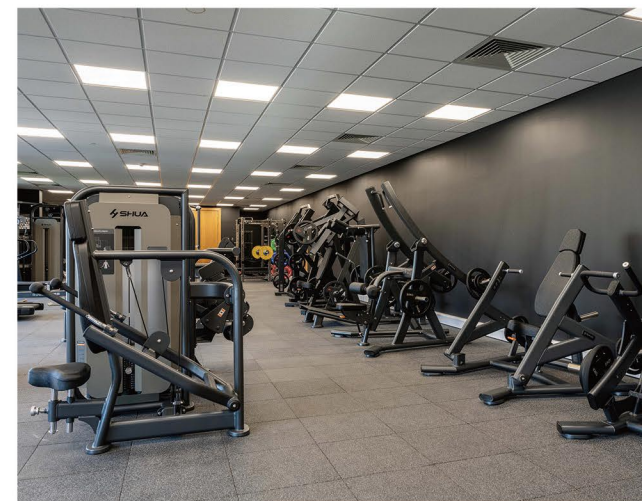

Official Fitness Equipment Supplier of
the Chinese Olympic Committee

Beijing Winter Olympics Village Fitness Center, 2000m²

Yanqing Winter Olympics Village Fitness Center, 900m²

Zhangjiakou Winter Olympics Village Fitness Center, 1200m²

United Kingdom

Premium Fitness Chain Project

In the UK's evolving fitness landscape, SHUA is equipping gyms and training facilities with reliable strength and cardio equipment. By focusing on innovation and durability, SHUA helps fitness facilities enhance their offerings and create better workout environments.