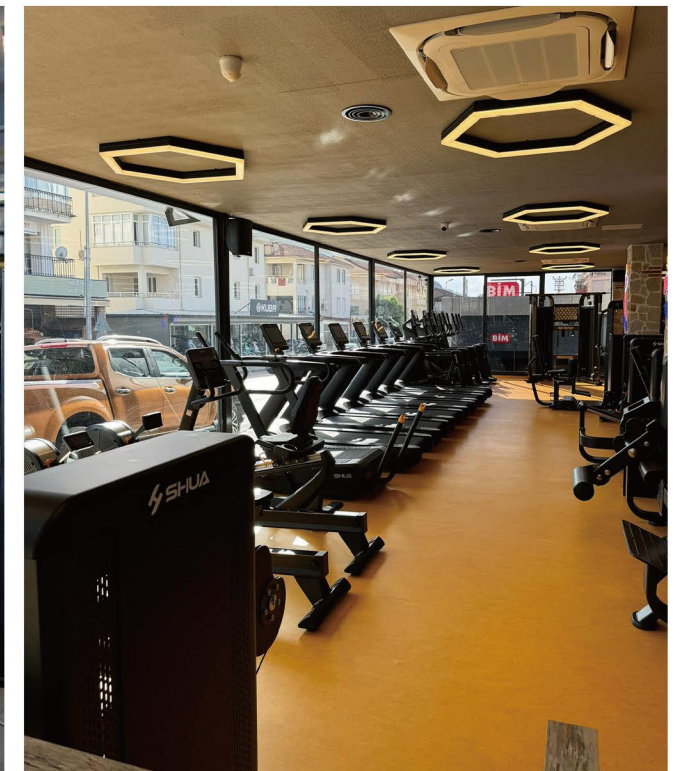

Brazil

Premium Fitness Chain Project

INOVA Gym Jaragua in Brazil is the first among the INOVA chains to be entirely equipped with SHUA equipment, covering over 5,000m².

By the end of 2025, there will be 20+ new fitness centers with SHUA's best range of equipment in Brazil, we look forward to making a significant impact on the fitness landscape of this region.

This gym seamlessly blends natural beauty with functional design. Floor-to-ceiling glass windows frame stunning mountain views, creating a serene yet energizing workout environment.

With a spacious layout and sleek, dark-toned equipment, the design emphasizes functionality and modern aesthetics. Natural light enhances the space, making it a sanctuary where fitness meets the beauty of nature.

Kazakhstan

Premium Fitness Chain Project

589 FITNESS stands as a premier representation of professional-level fitness centers in Kazakhstan, with three gyms boasting a total area exceeding 5,000 m², all equipped with an extensive selection of SHUA fitness equipment.

Turkey

Premium Fitness Chain Project

FIT STATION FETHIYE marks SHUA Fitness' first project in Turkey, setting a new standard for premium fitness experiences in the region. Spanning 600 square meters, this state-of-the-art gym is fully equipped with SHUA's high-end fitness solutions, including the 8919T treadmills and the 88 series strength equipment.