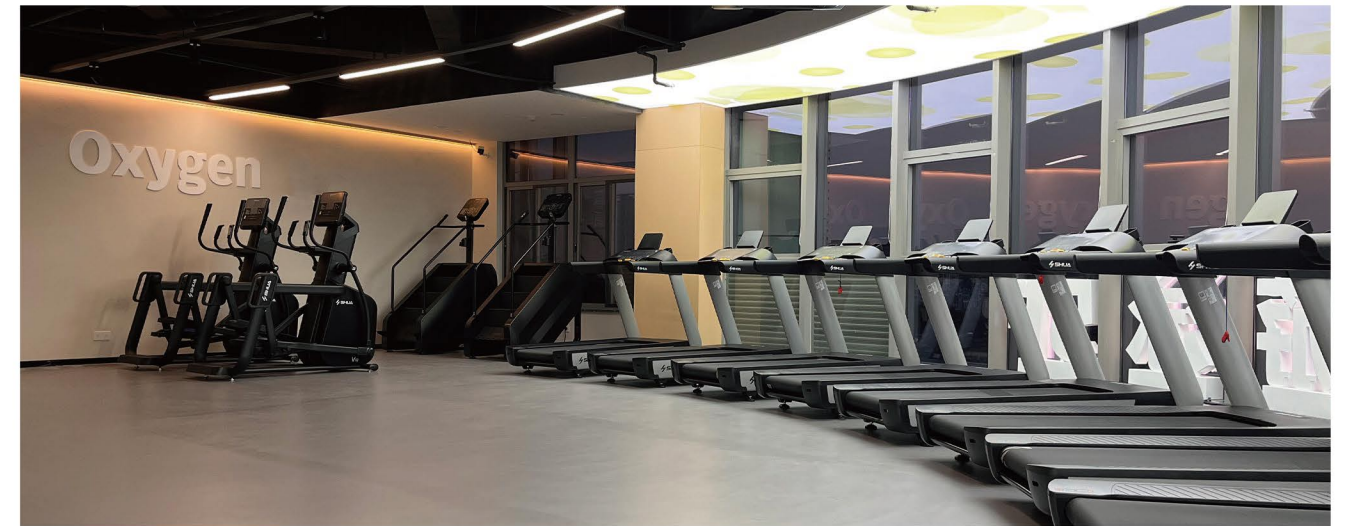

SHUA Gym

With a rapidly expanding global footprint, SHUA is reshaping fitness landscapes worldwide—empowering facilities across Asia, Europe, the Middle East, Africa, and the Americas. Driven by innovation and excellence, SHUA's equipment powers thriving fitness communities and industry-leading facilities, fueling remarkable growth and setting new benchmarks across the global fitness industry.