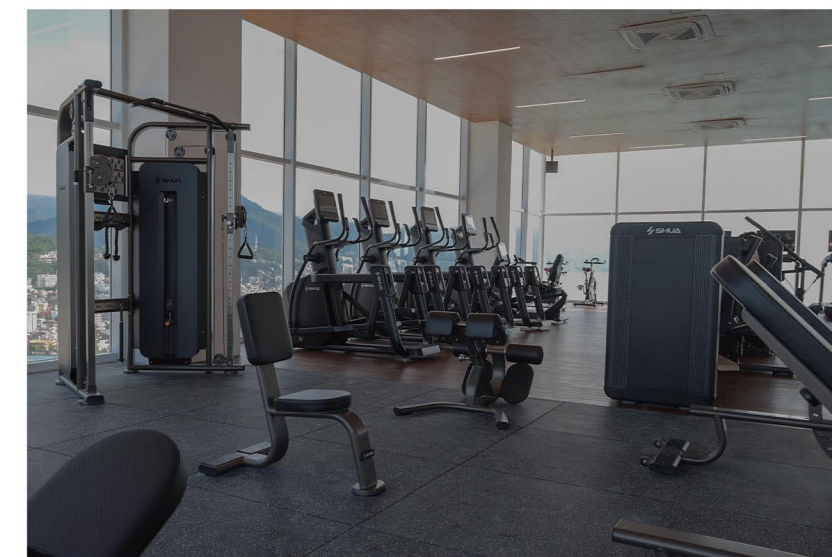

Brazil

Mexico

Modern Fitness Hotel Project

Nestled in the picturesque seaside resort of Puerto Vallarta, this 200-square-meter gym showcases SHUA's premium fitness equipment. Designed to offer a world-class workout experience, the gym caters to international guests from all over the globe. With stunning ocean views and state-of-the-art facilities, this project enhances the hotel's fitness offerings while serving as a powerful showcase of SHUA's brand excellence and global reach.

This gym seamlessly blends natural beauty with functional design. Floor-to-ceiling glass windows frame stunning mountain views, creating a serene yet energizing workout environment.

With a spacious layout and sleek, dark-toned equipment, the design emphasizes functionality and modern aesthetics. Natural light enhances the space, making it a sanctuary where fitness meets the beauty of nature.