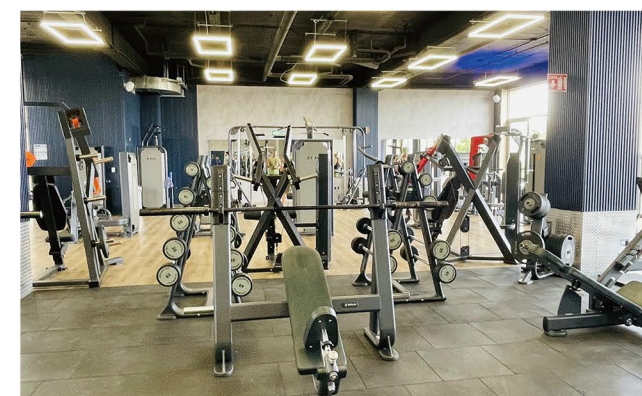

Brazil

Premium Fitness Chain Project

INOVA Gym Jaragua in Brazil is the first among the INOVA chains to be entirely equipped with SHUA equipment, covering over 5,000m².

By the end of 2025, there will be 20+ new fitness centers with SHUA's best range of equipment in Brazil, we look forward to making a significant impact on the fitness landscape of this region.

Brazil

Mexico

Modern Fitness Hotel Project

Nestled in the picturesque seaside resort of Puerto Vallarta, this 200-square-meter gym showcases SHUA's premium fitness equipment. Designed to offer a world-class workout experience, the gym caters to international guests from all over the globe. With stunning ocean views and state-of-the-art facilities, this project enhances the hotel's fitness offerings while serving as a powerful showcase of SHUA's brand excellence and global reach.

This gym seamlessly blends natural beauty with functional design. Floor-to-ceiling glass windows frame stunning mountain views, creating a serene yet energizing workout environment.

With a spacious layout and sleek, dark-toned equipment, the design emphasizes functionality and modern aesthetics. Natural light enhances the space, making it a sanctuary where fitness meets the beauty of nature.

Kazakhstan

Premium Fitness Chain Project

589 FITNESS stands as a premier representation of professional-level fitness centers in Kazakhstan, with three gyms boasting a total area exceeding 5,000 m², all equipped with an extensive selection of SHUA fitness equipment.