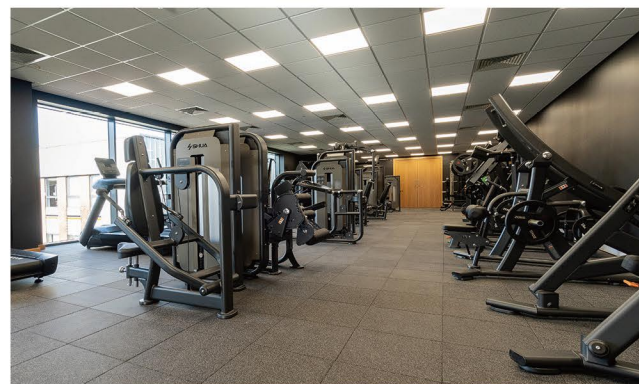

Official Fitness Equipment Supplier of
the Chinese Olympic Committee

Beijing Winter Olympics Village Fitness Center, 2000m²

Yanqing Winter Olympics Village Fitness Center, 900m²

Zhangjiakou Winter Olympics Village Fitness Center, 1200m²

United Kingdom

Premium Fitness Chain Project

In the UK's evolving fitness landscape, SHUA is equipping gyms and training facilities with reliable strength and cardio equipment. By focusing on innovation and durability, SHUA helps fitness facilities enhance their offerings and create better workout environments.