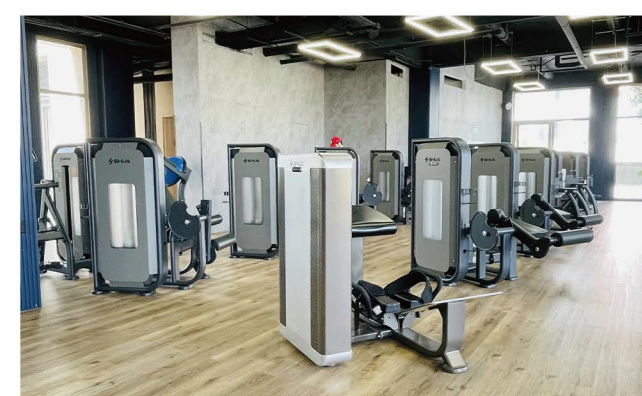

Brazil

Premium Fitness Chain Project

INOVA Gym Jaragua in Brazil is the first among the INOVA chains to be entirely equipped with SHUA equipment, covering over 5,000m².

By the end of 2025, there will be 20+ new fitness centers with SHUA's best range of equipment in Brazil, we look forward to making a significant impact on the fitness landscape of this region.

Brazil

Mexico

Modern Fitness Hotel Project

Nestled in the picturesque seaside resort of Puerto Vallarta, this 200-square-meter gym showcases SHUA's premium fitness equipment. Designed to offer a world-class workout experience, the gym caters to international guests from all over the globe. With stunning ocean views and state-of-the-art facilities, this project enhances the hotel's fitness offerings while serving as a powerful showcase of SHUA's brand excellence and global reach.

This gym seamlessly blends natural beauty with functional design. Floor-to-ceiling glass windows frame stunning mountain views, creating a serene yet energizing workout environment.

With a spacious layout and sleek, dark-toned equipment, the design emphasizes functionality and modern aesthetics. Natural light enhances the space, making it a sanctuary where fitness meets the beauty of nature.

Kazakhstan

Premium Fitness Chain Project

589 FITNESS stands as a premier representation of professional-level fitness centers in Kazakhstan, with three gyms boasting a total area exceeding 5,000 m², all equipped with an extensive selection of SHUA fitness equipment.