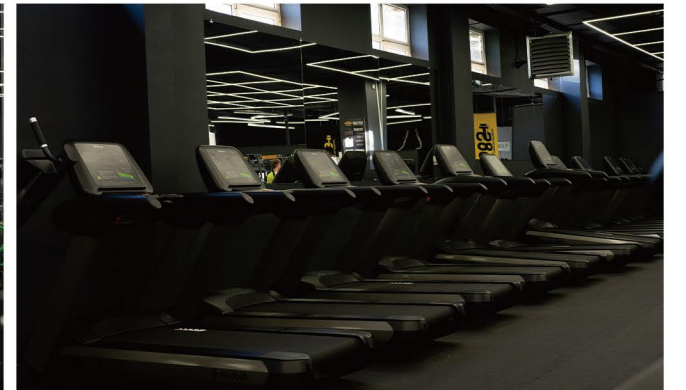

Brazil

Premium Fitness Chain Project

INOVA Gym Jaragua in Brazil is the first among the INOVA chains to be entirely equipped with SHUA equipment, covering over 5,000m².

By the end of 2025, there will be 20+ new fitness centers with SHUA's best range of equipment in Brazil, we look forward to making a significant impact on the fitness landscape of this region.

Mexico

Mexico

Premium Fitness Chain Project

With three locations fully equipped with 100% SHUA equipment, Total Fitness 220 is redefining the workout experience in Mexico. From high-performance cardio to advanced strength training equipment, every facility is designed to deliver a premium fitness experience.

Kazakhstan

Premium Fitness Chain Project

589 FITNESS stands as a premier representation of professional-level fitness centers in Kazakhstan, with three gyms boasting a total area exceeding 5,000 m², all equipped with an extensive selection of SHUA fitness equipment.