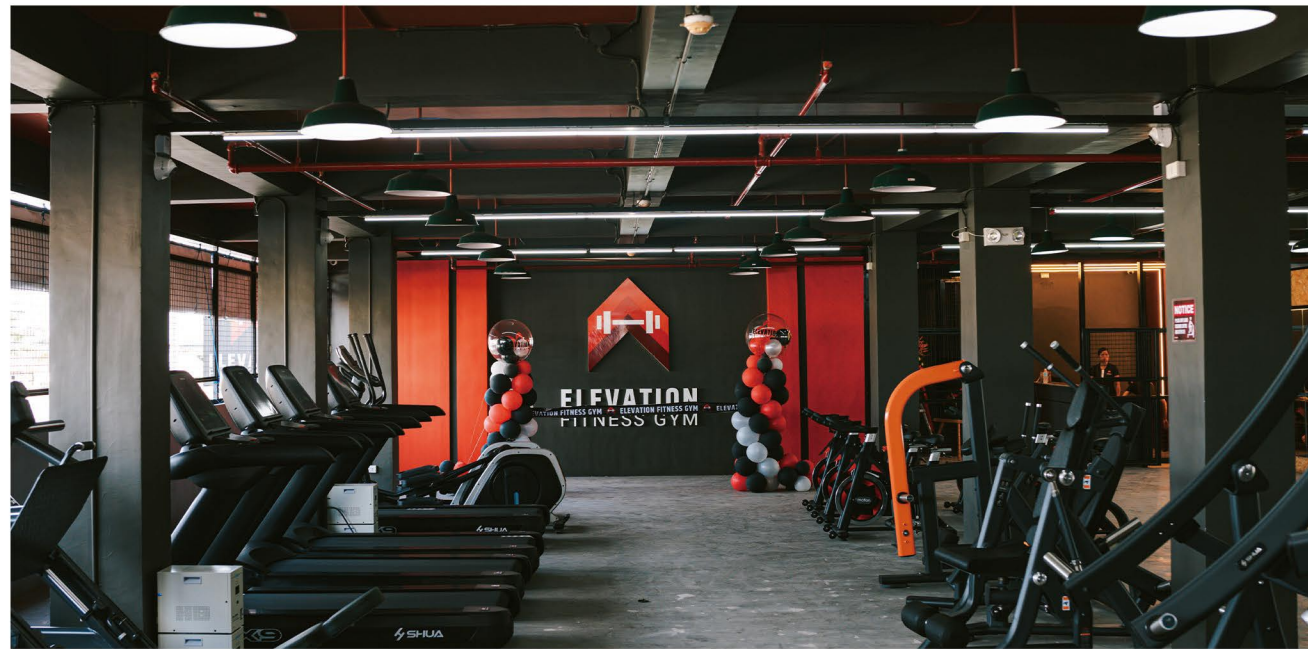

Vietnam

Premium Fitness Chain Project

SHUA Vietnam-Hanoi has just completed the renovation of its indoor space, exceeding 800 m². The gym has introduced a brand-new range of SHUA cardio-and-strength equipment to cater to members with varying fitness levels and preferences.

Philippines

Premium Fitness Chain Project

By delivering exceptional equipment and unmatched reliability, SHUA empowers fitness spaces across the Philippines to unlock new possibilities for healthier lifestyles. As more facilities embrace SHUA's vision, members experience workouts that motivate, inspire, and lead them toward their fitness goals.