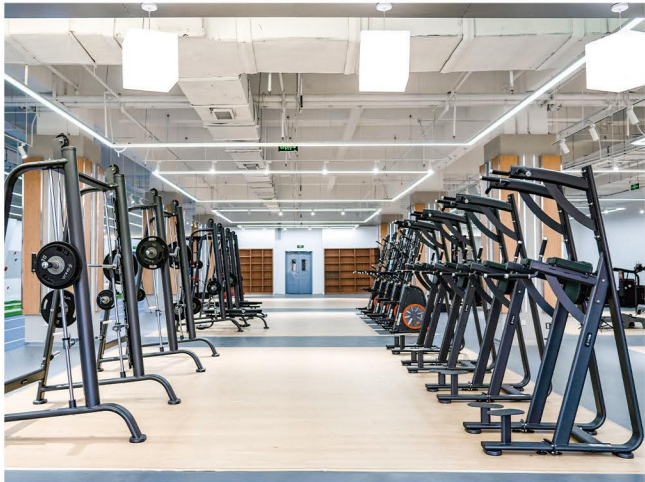

Brazil

Premium Fitness Chain Project

INOVA Gym Jaragua in Brazil is the first among the INOVA chains to be entirely equipped with SHUA equipment, covering over 5,000m².

By the end of 2025, there will be 20+ new fitness centers with SHUA's best range of equipment in Brazil, we look forward to making a significant impact on the fitness landscape of this region.

This gym seamlessly blends natural beauty with functional design. Floor-to-ceiling glass windows frame stunning mountain views, creating a serene yet energizing workout environment.

With a spacious layout and sleek, dark-toned equipment, the design emphasizes functionality and modern aesthetics. Natural light enhances the space, making it a sanctuary where fitness meets the beauty of nature.

Vietnam

Premium Fitness Chain Project

SHUA Vietnam-Hanoi has just completed the renovation of its indoor space, exceeding 800 m². The gym has introduced a brand-new range of SHUA cardio-and-strength equipment to cater to members with varying fitness levels and preferences.

Philippines

SHUA Gym

With a rapidly expanding global footprint, SHUA is reshaping fitness landscapes worldwide—empowering facilities across Asia, Europe, the Middle East, Africa, and the Americas. Driven by innovation and excellence, SHUA's equipment powers thriving fitness communities and industry-leading facilities, fueling remarkable growth and setting new benchmarks across the global fitness industry.